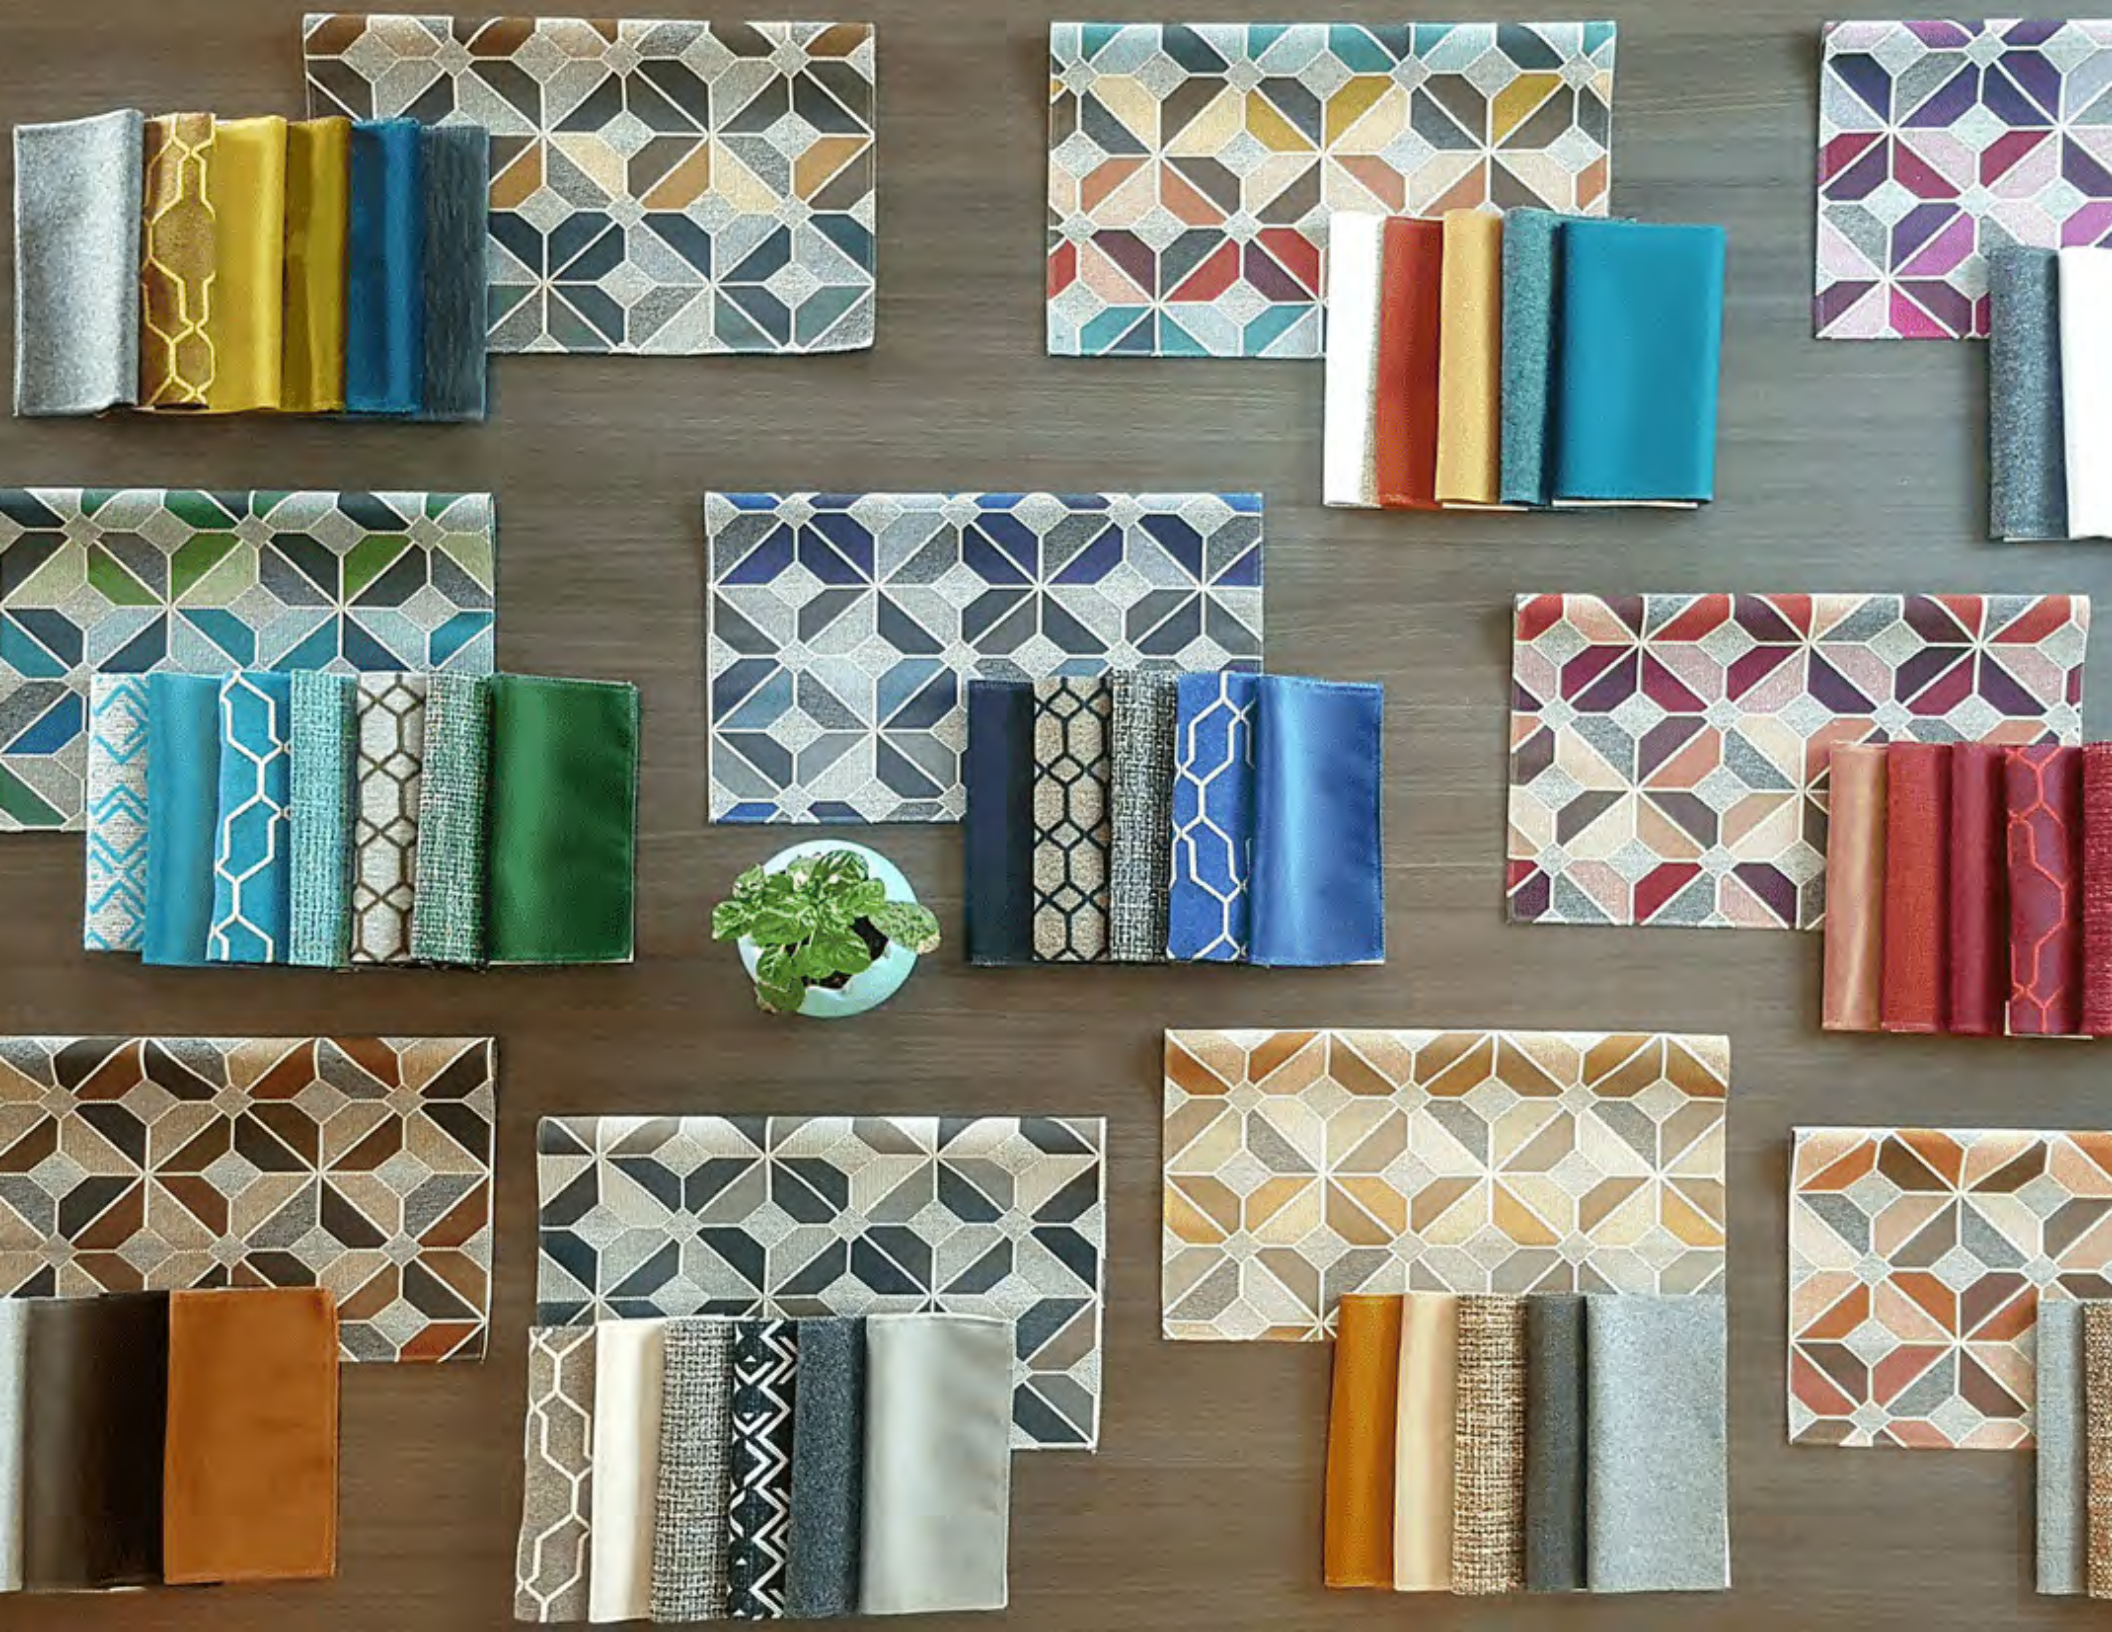

INTRODUCING
TALAVERA

Inspired by the
beautiful traditional
hand-painted
clay tiles of
Spain and
Mexico

BLEACH CLEANABLE

AC63800
Fiesta #1

FLAME RETARDANT FREE

AC63805
Orchid #6

AC63801
Marble #2

AC63807
Caribbean #8

TALAVERA

Content	85% Polyester, 15% Acrylic
Environmental	Flame Retardant Free Antimicrobial Free Antibacterial Free Non-PFOA, Non-PFOS Water Repellent Technology
Finish	Stain Resistant Bleach Cleanable
Abrasion	125,000 double rubs
Application	Upholstery
Colorways	11
Price	\$91.95
100 yds +	\$84.95
Samples	arc-com.com/talavera